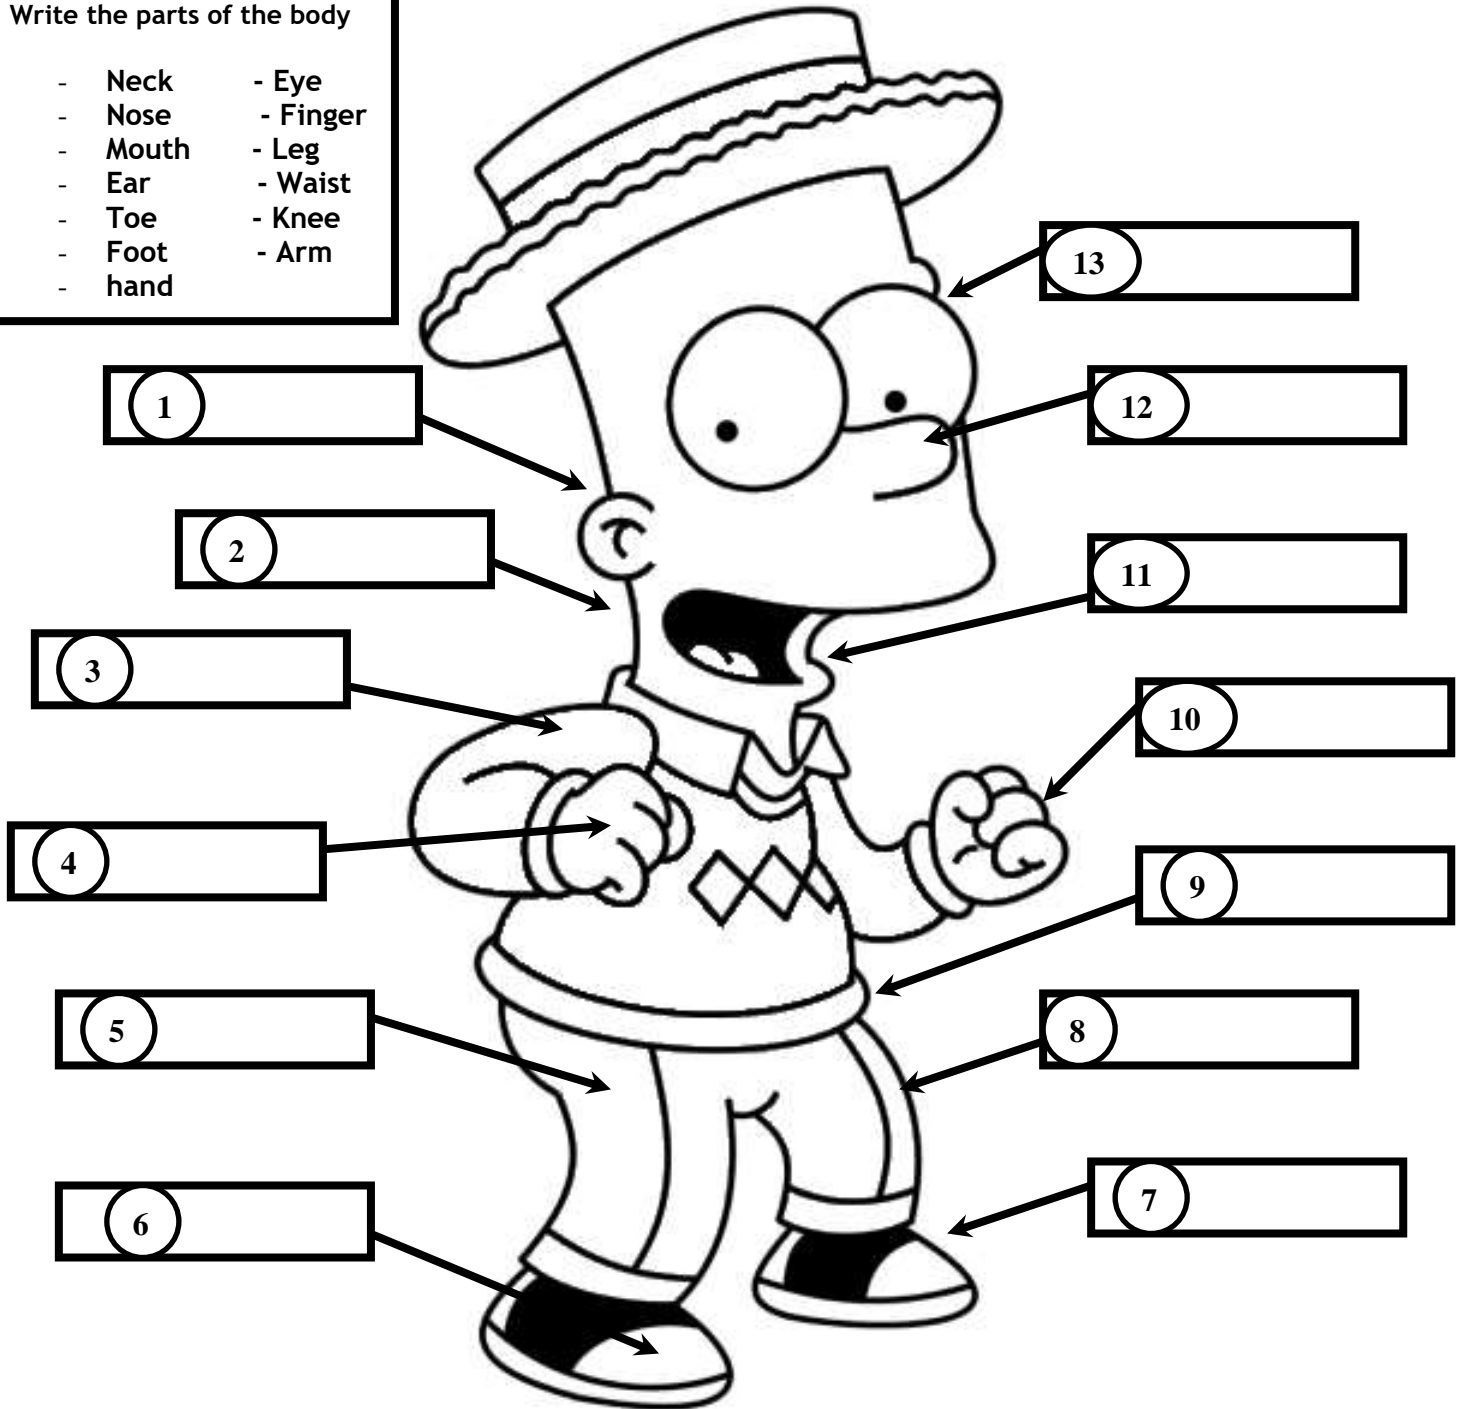

# BODY PARTS

Write the parts of the body

- Neck
- Eye
- Nose
- Finger
- Mouth
- Leg
- Ear
- Waist
- Toe
- Knee
- Foot
- Arm
- hand

Colour Bart's body as indicated:

Eye 🟡

Hand 🟢

Ear 🟠

Waist 🟡

Nose 🟤

Foot 🟡

Arm 🟠

Neck 🟡